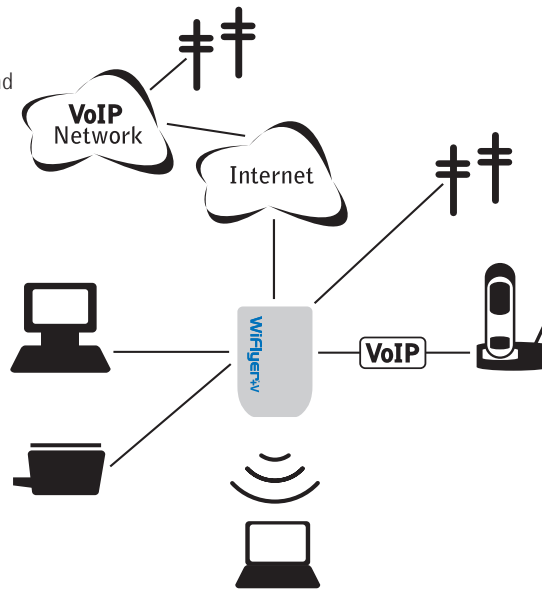

In addition to serving as your complete home office hub as a wireless bridge, the WiFlyer+v can be configured to become a wireless access point as well. In access point mode, you can spread Wi-Fi throughout your home while supporting wired phone, data and printer connections. Configure your entire home with multiple WiFlyer+v units to add phone lines wherever convenient and ensure voice QoS across the entire network.

## Device Features

- 802.11g Access Point or Bridge
- SuperG to 108Mbps with compatible access points and clients
- Two port router with two Ethernet 10/100 connections
- USB Print Server supports USB connection for network printing
- Two external antennas for maximizing and extending range
- Travels easily - Compact size with miniature power adapter
- High security with WiFi Protected Access™ (WPA/WPA2 Personal)

## Wireless Bridge Mode

As a Wireless Bridge, the WiFlyer+v grabs an internet connection via WiFi and serves phone, data and printer capability to the appropriate device.

## Access Point Mode

As a Wireless access point, the WiFlyer+v grabs an internet connection via Ethernet cable and serves phone, data and printer capability to the appropriate device.