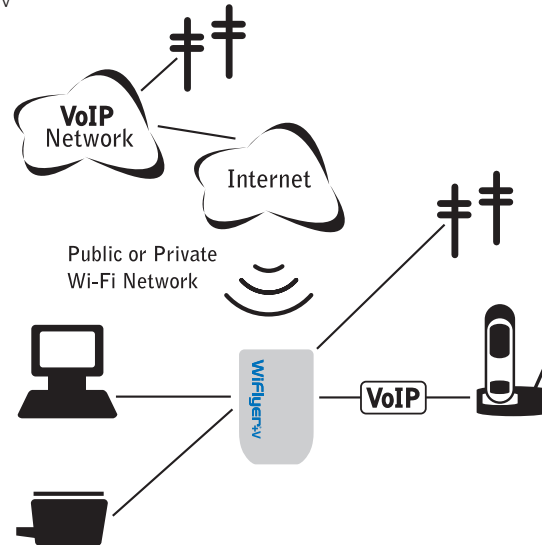

In addition to serving as your complete home office hub as a wireless bridge, the WiFlyer+v can be configured to become a wireless access point as well. In access point mode, you can spread Wi-Fi throughout your home while supporting wired phone, data and printer connections. Configure your entire home with multiple WiFlyer+v units to add phone lines wherever convenient and ensure voice QoS across the entire network.

## Device Features

- 802.11g Access Point or Bridge
- SuperG to 108Mbps with compatible access points and clients
- Two port router with two Ethernet 10/100 connections
- USB Print Server supports USB connection for network printing
- Two external antennas for maximizing and extending range
- Travels easily - Compact size with miniature power adapter
- High security with WiFi Protected Access™ (WPA/WPA2 Personal)

## Voice Features

- G.711 and SIPv2 protocols ensure compatibility, quality and reliability
- Packet prioritization ensures Voice Quality of Service (QoS) and fast response for gamers
- Phone jack supports sharing a standard telephone for both Voice-over-IP and land line phone calls with Call Waiting between the two lines
- 911 calls automatically use land line (when connected)

## Wireless Bridge Mode

As a Wireless Bridge, the WiFlyer+v grabs an internet connection via WiFi and serves phone, data and printer capability to the appropriate device.